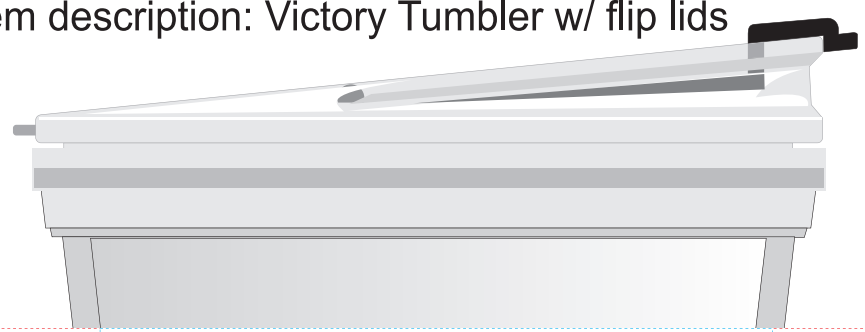

Red is full wrap • Blue is each side

Please be mindful that any type smaller than 6 pt. may not print well. If your art contains letters smaller than this size, and the proof is approved, we are not responsible for poor imprint quality.

THIS SHOULD MEASURE ONE INCH

THE DOTTED LINE REPRESENTS THE MAXIMUM IMPRINT AREA. IT DOES NOT PRINT.

ABCDEFGHIJKLMNOPQRSTUVWXYZ
abcdefghijklmnopqrstuvwxyz
ABCDEFGHIJKLMNOPQRSTUVWXYZ
abcdefghijklmnopqrstuvwxyz